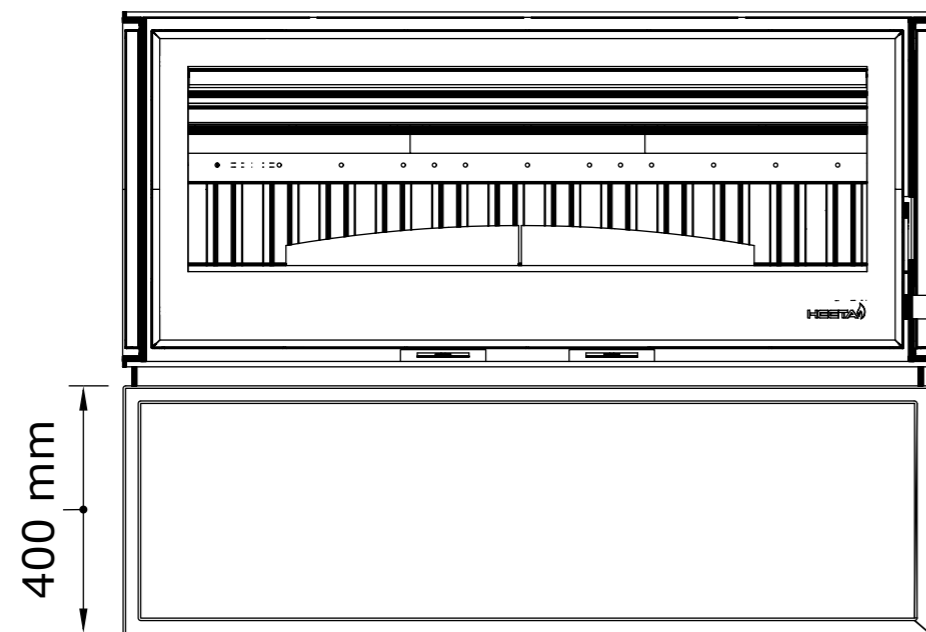

Top View

Front View

3D View

Heeta 3 Side 1200 LB Oakley

© This drawing is copyright and remains the property of SAFire. It may not be retained, copied or used without written consent.