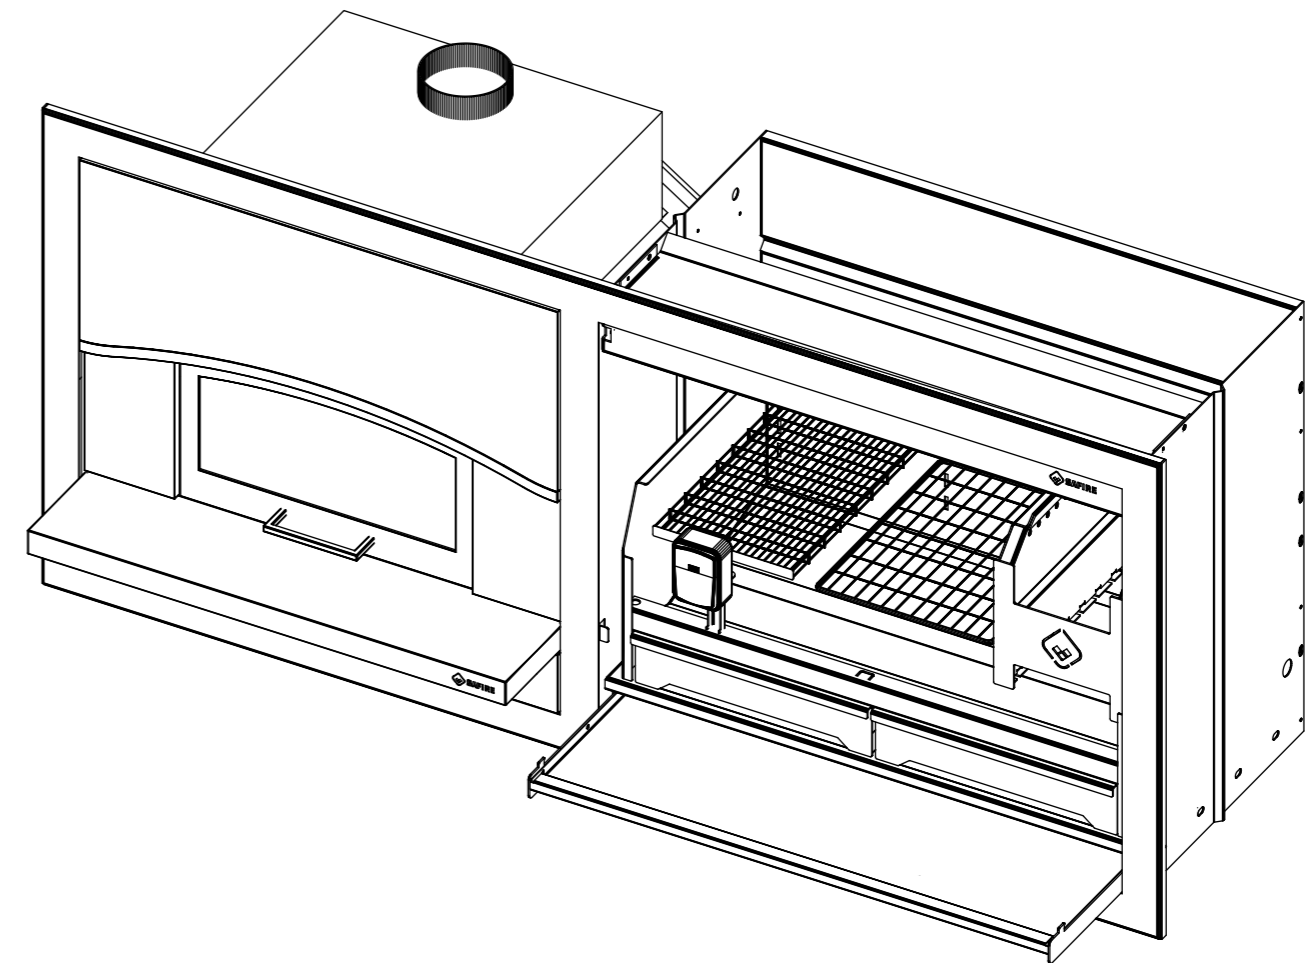

Cavity Size		
A	B	C
2110mm	875mm	600mm

Pyro Wood and Pizza Combo Braai

© This drawing is copyright and remains the property of SAFire. It may not be retained, copied or used without written consent.