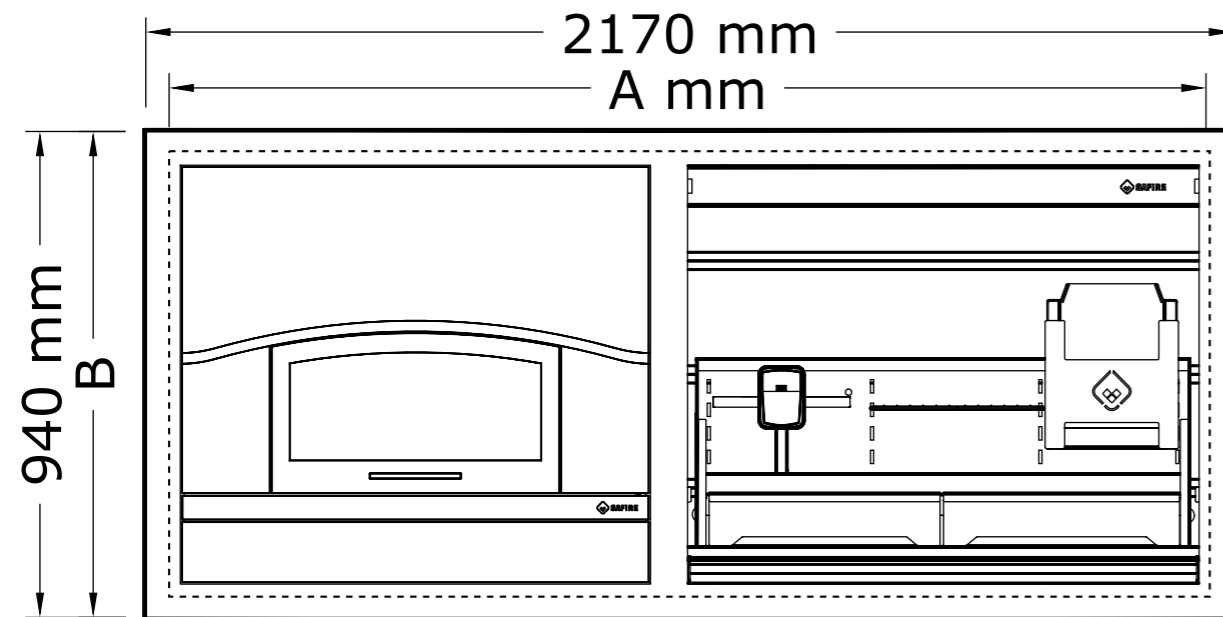

Cavity Size		
A	B	C
2110mm	875mm	600mm

Pyro Wood and Pizza Combo Braai

© This drawing is copyright and remains the property of SAFire. It may not be retained, copied or used without written consent.