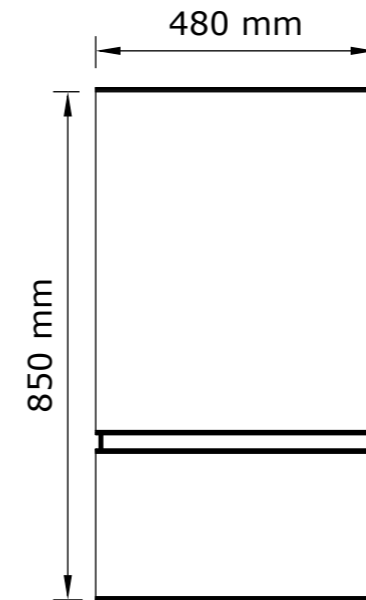

SAFIRE

Top View

Side View

Front View

3D View

Heeta 500 Oakley LB

© This drawing is copyright and remains the property of SAFire. It may not be retained, copied or used without written consent.