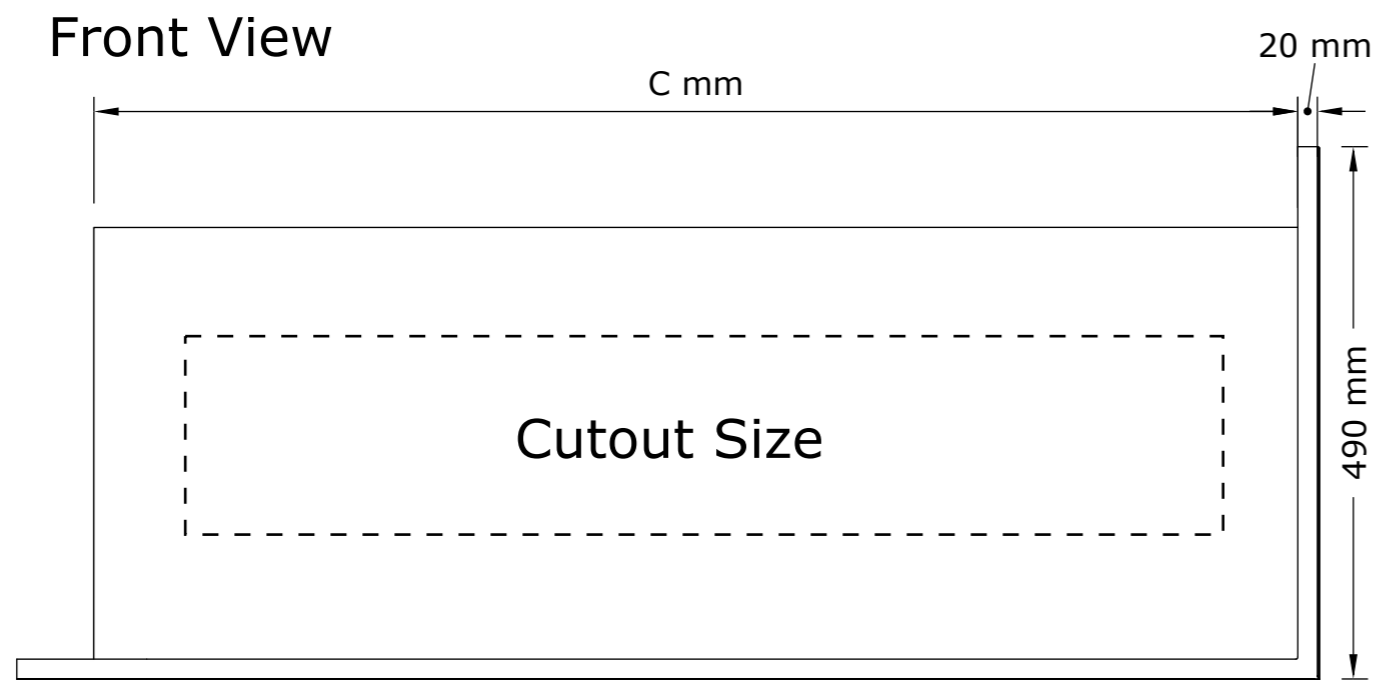

A	B	C	Cutout	Heat m3
1200	1110	1105	980 x 200	300
1700	1610	1605	1380 x 200	400

Side View

Top View

3D View

Canto Two