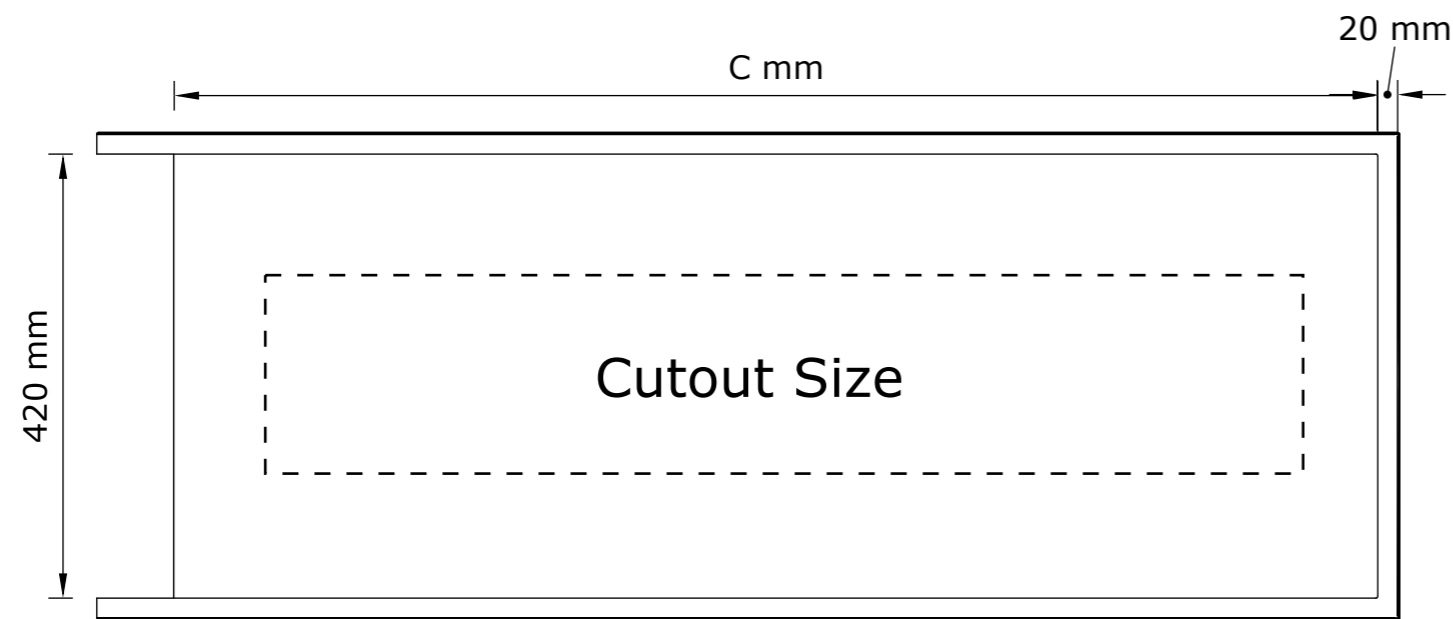

A	B	C	Cutout	Heat m3
1200	1110	1105	980 x 200	300
1700	1610	1605	1380 x 200	400

Front View

Top View

Side View

3D View